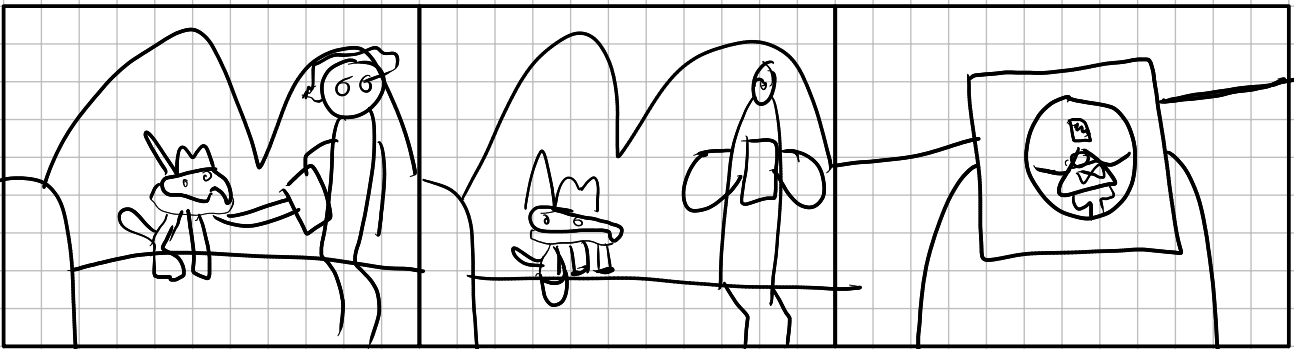

Luz draws glyph [glyph turns into light

"This is amazing!" "King ---?"

camera ↓ King draws circle, then cut.

King gives glyph to Luz
We can't see it.

cut to Luz P.O.V.

Zoom while background gets darker and King and Luz start to stare at each other more and more